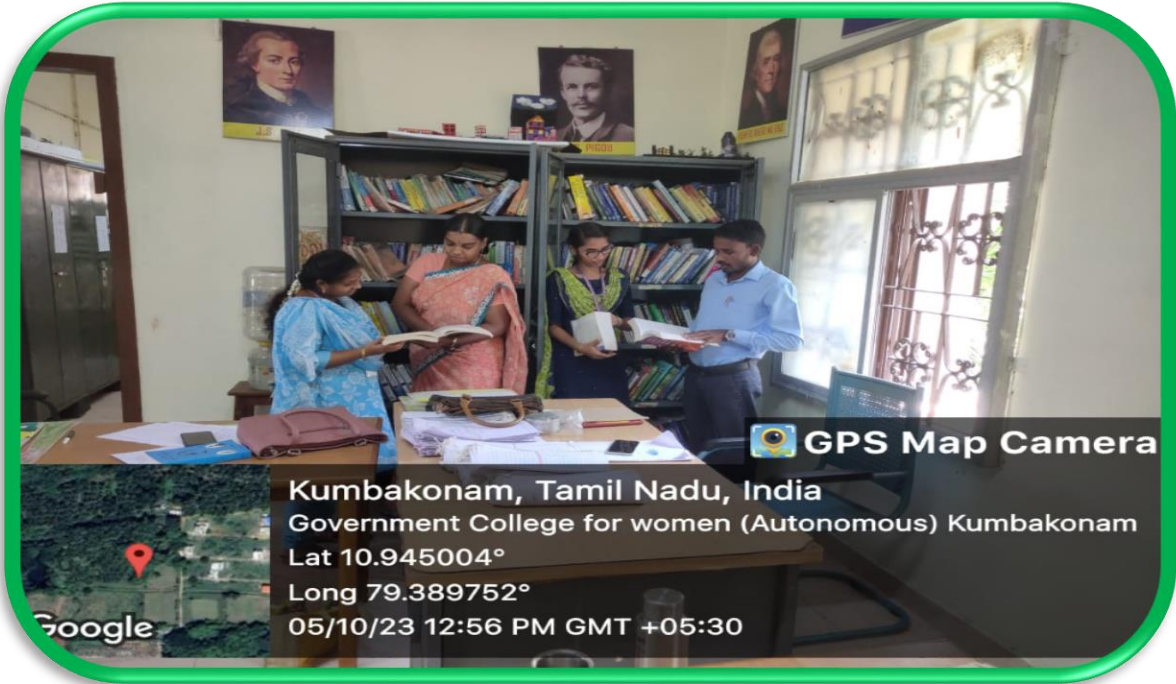

## DEPARTMENT OF ECONOMICS

📍 GPS Map Camera

Kumbakonam, Tamil Nadu, India

Government College for women (Autonomous) Kumbakonam

Lat 10.945004°

Long 79.389752°

05/10/23 12:56 PM GMT +05:30

Google